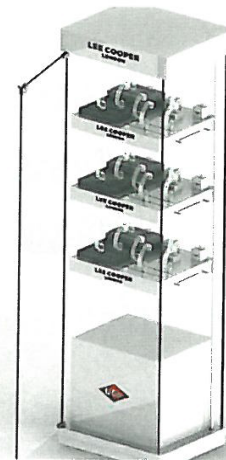

LCS-2001

Blue watch stand

6

LCT5001

Display Tower

size: 400.00 X 480.00 X 1480.00 mm

* Images may differ from the actual product.

LEE COOPER