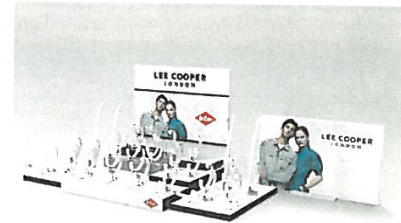

3

LCD1002

Display